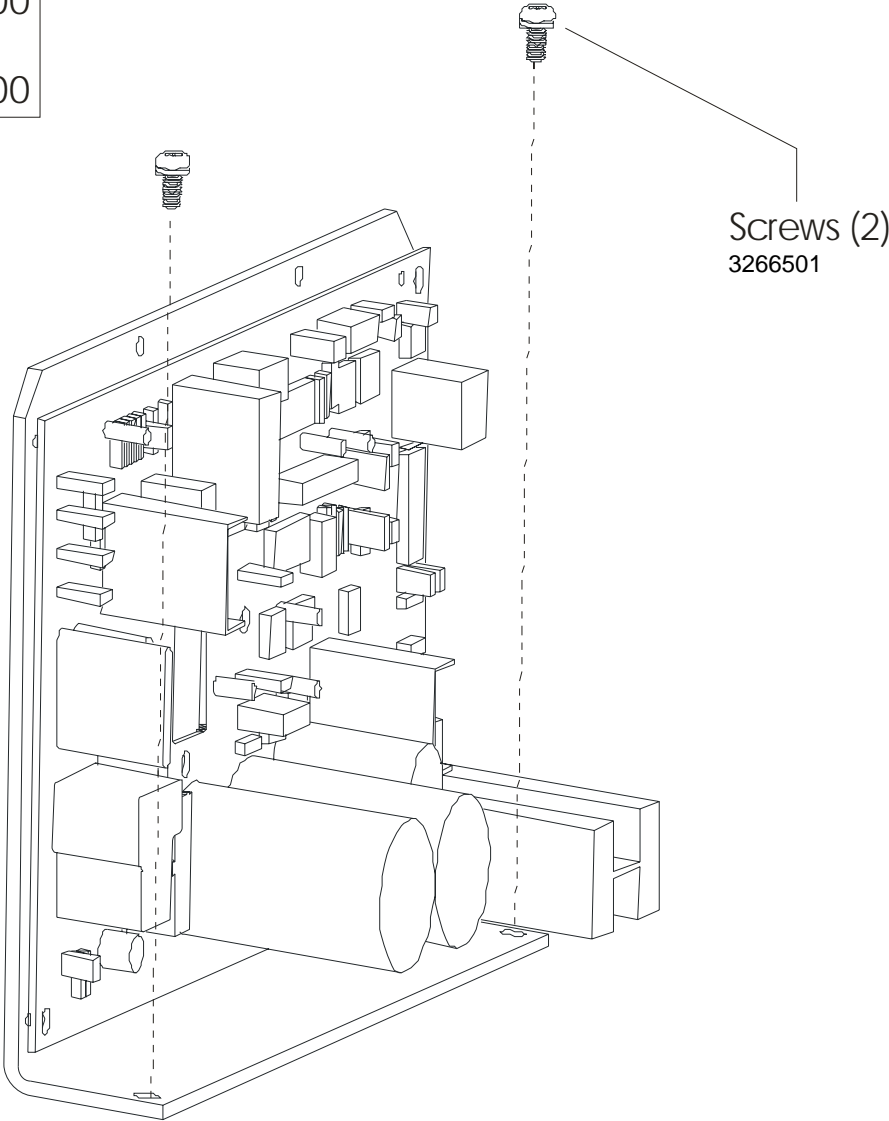

Language	Part Nos.	
	Console Assembly	Overlay/Bezel Assembly
ENG/ENG	AK59-00072-0100	AK59-00116-0000
GER/MET	AK59-00072-0102	AK59-00117-0000

T5-5 TREADMILL
Uprights, Handrails, and Cup Holders

T55-0XXX-01

Motor Cover, Front End Cap, and Leg Levelers

Lift Frame and Lift Motor

Motor Controller Kit
Domestic
AK59-00112-0000
International
AK59-00113-0000

T5-5 TREADMILL
Block Diagram - Low Voltage

T55-0XXX-01

T5-5 TREADMILL Block Diagram - High Voltage

T55-0XXX-01

T55-0101-01	T55-0102-01	T55-0104-01	T55-0201-01
T5-5.ENG/MET. 230/50.CONT	T5-5.ENG/MET. 230/50.UK	T5-5.ENG/MET. 240.AUST	T5-5.ENG/MET. 230/50.CONT
7420801	7420901	7420801	7420801
LINE CORD, UK	7420901		
LINE CORD, AUSTRALIA	7802901		